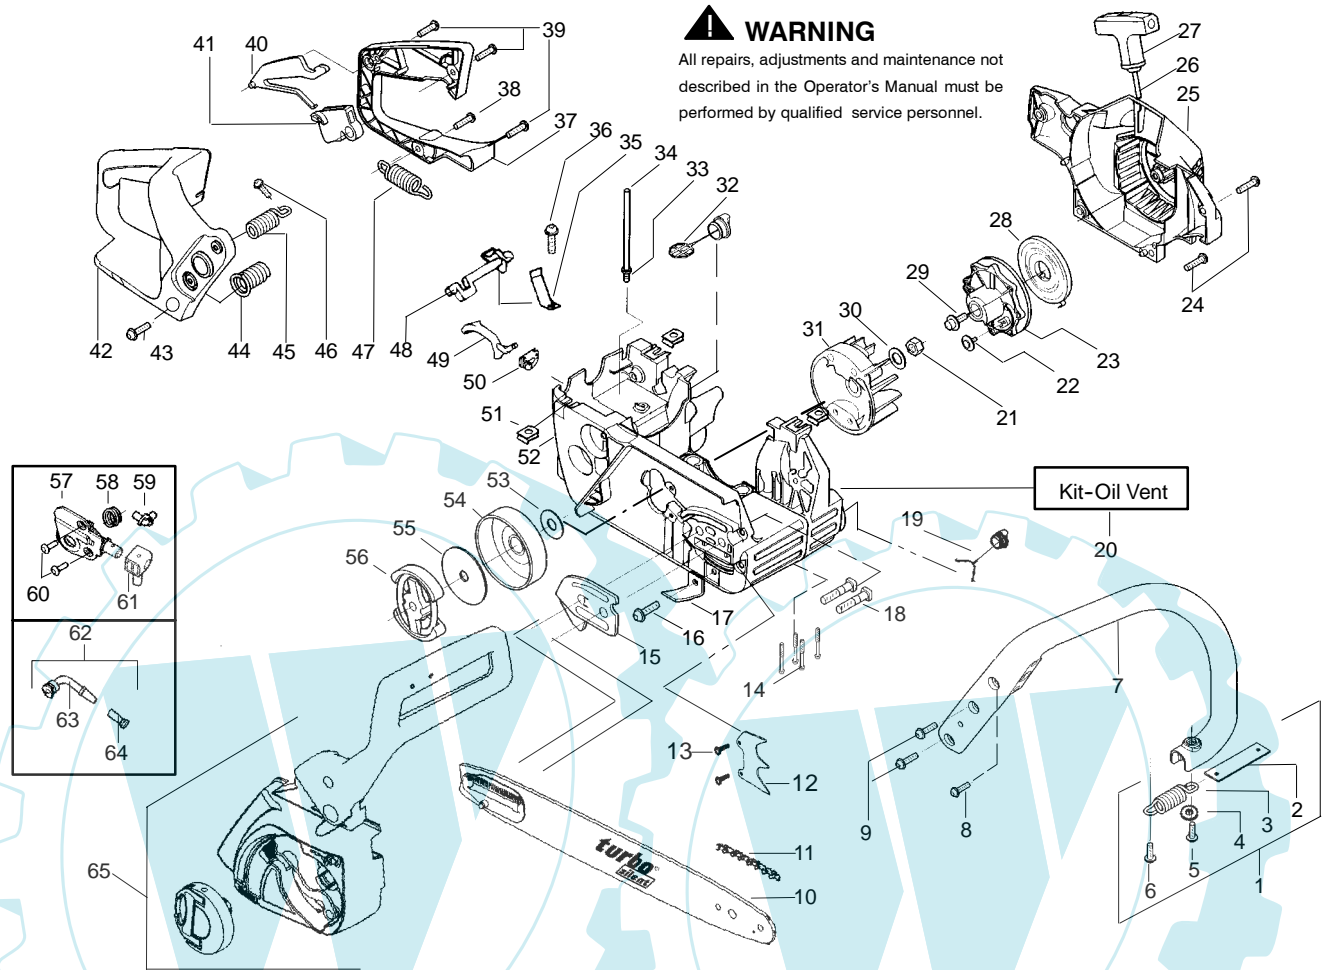

PARTS LIST NO. 530164919		turbo <i>silent</i> PARTS LIST	CHAIN SAW MODEL(s) BKS 3536 II
DATE 1/20/05	Replaces 530164919 - 12/09/04		Note: Illustration may differ from actual model due to design changes

✚ = NEW PART NUMBER FOR THIS IPL

★ = REFER TO THE SERVICE REFERENCE INDICATED FOR MORE INFORMATION. (LOCATED AT END OF IPL)

PARTS LIST NO. 530164919		turbo[®] silent PARTS LIST	CHAIN SAW MODEL(S) BKS 3536 II
DATE 1/20/05	Replaces 530164919 - 12/09/04		Note: Illustration may differ from actual model due to design changes

✓ = NEW PART NUMBER FOR THIS IPL * = REFER TO THE SERVICE REFERENCE INDICATED FOR MORE INFORMATION. (LOCATED AT END OF IPL)

PARTS LIST NO. 530164919		turbo[®] silent PARTS LIST	CHAIN SAW MODEL(S) BKS 3536 II
DATE 1/20/05	Replaces 530164919 - 12/09/04		Note: Illustration may differ from actual model due to design changes