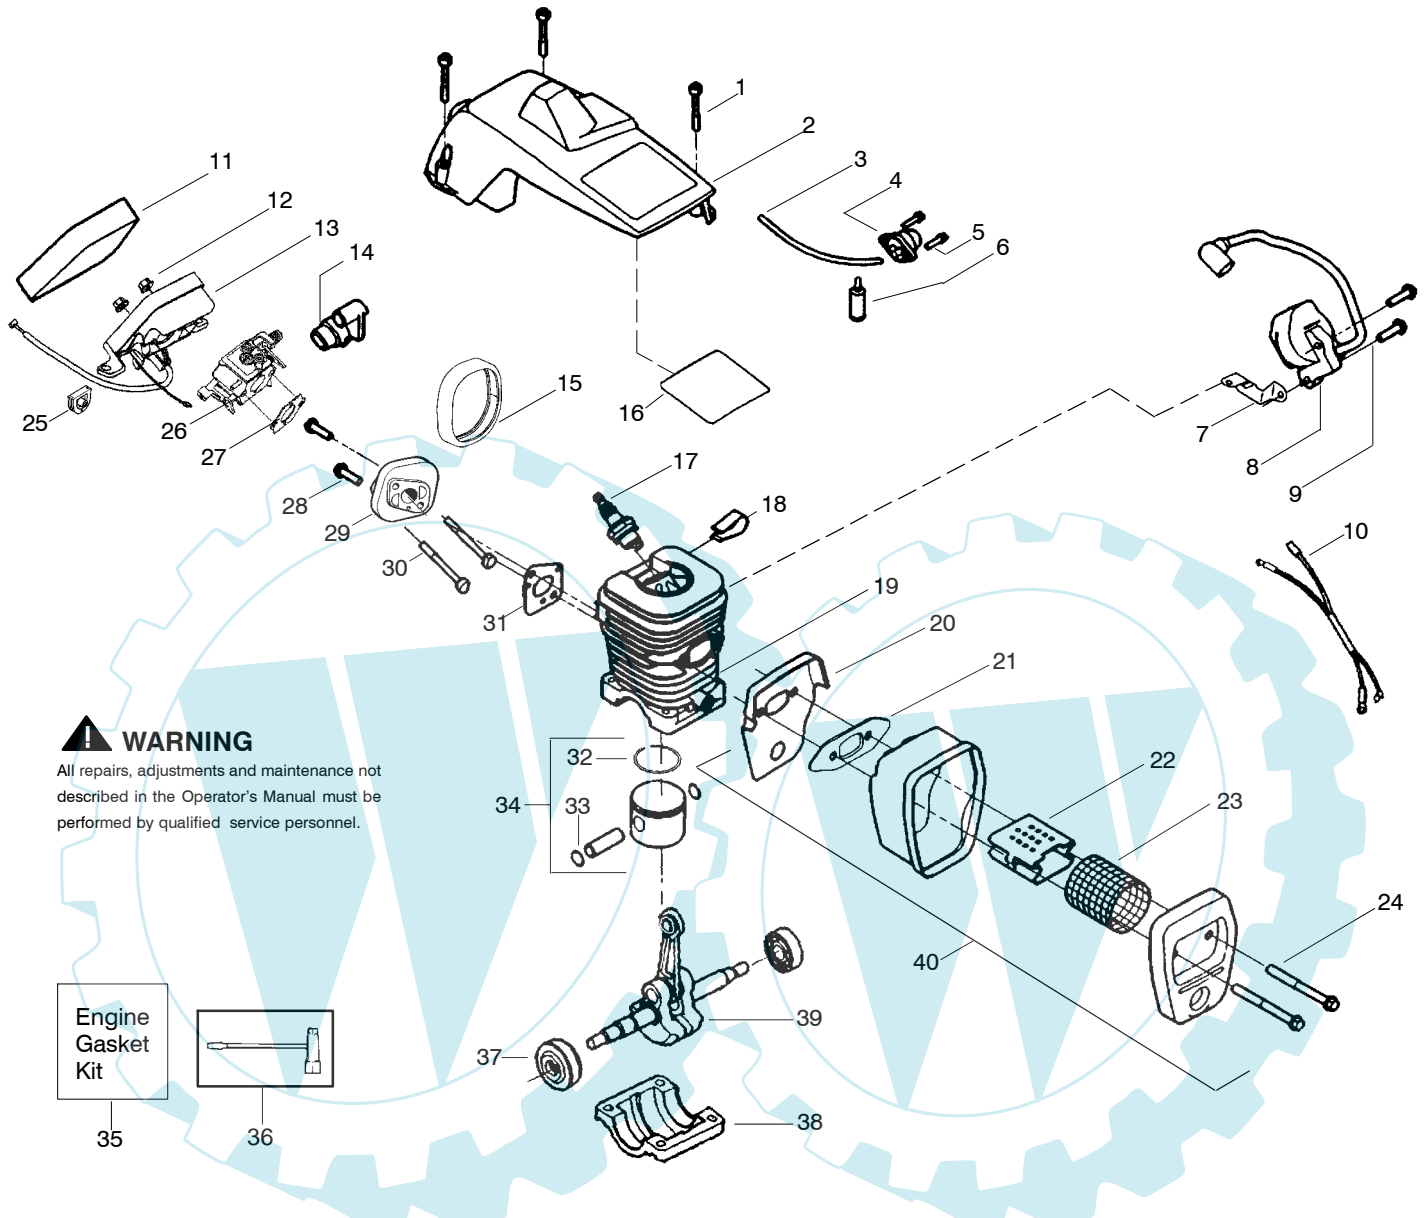

PARTS LIST NO. 530164919		turbo <i>silent</i> PARTS LIST	CHAIN SAW MODEL(s) BKS 3536 II
DATE 1/20/05	Replaces 530164919 - 12/09/04		Note: Illustration may differ from actual model due to design changes

✚ = NEW PART NUMBER FOR THIS IPL

★ = REFER TO THE SERVICE REFERENCE INDICATED FOR MORE INFORMATION. (LOCATED AT END OF IPL)

PARTS LIST NO. 530164919		turbo[®] silent PARTS LIST	CHAIN SAW MODEL(S) BKS 3536 II
DATE 1/20/05	Replaces 530164919 - 12/09/04		Note: Illustration may differ from actual model due to design changes

✓ = NEW PART NUMBER FOR THIS IPL * = REFER TO THE SERVICE REFERENCE INDICATED FOR MORE INFORMATION. (LOCATED AT END OF IPL)

PARTS LIST NO. 530164919		turbo[®] silent PARTS LIST	CHAIN SAW MODEL(S) BKS 3536 II
DATE 1/20/05	Replaces 530164919 - 12/09/04		Note: Illustration may differ from actual model due to design changes