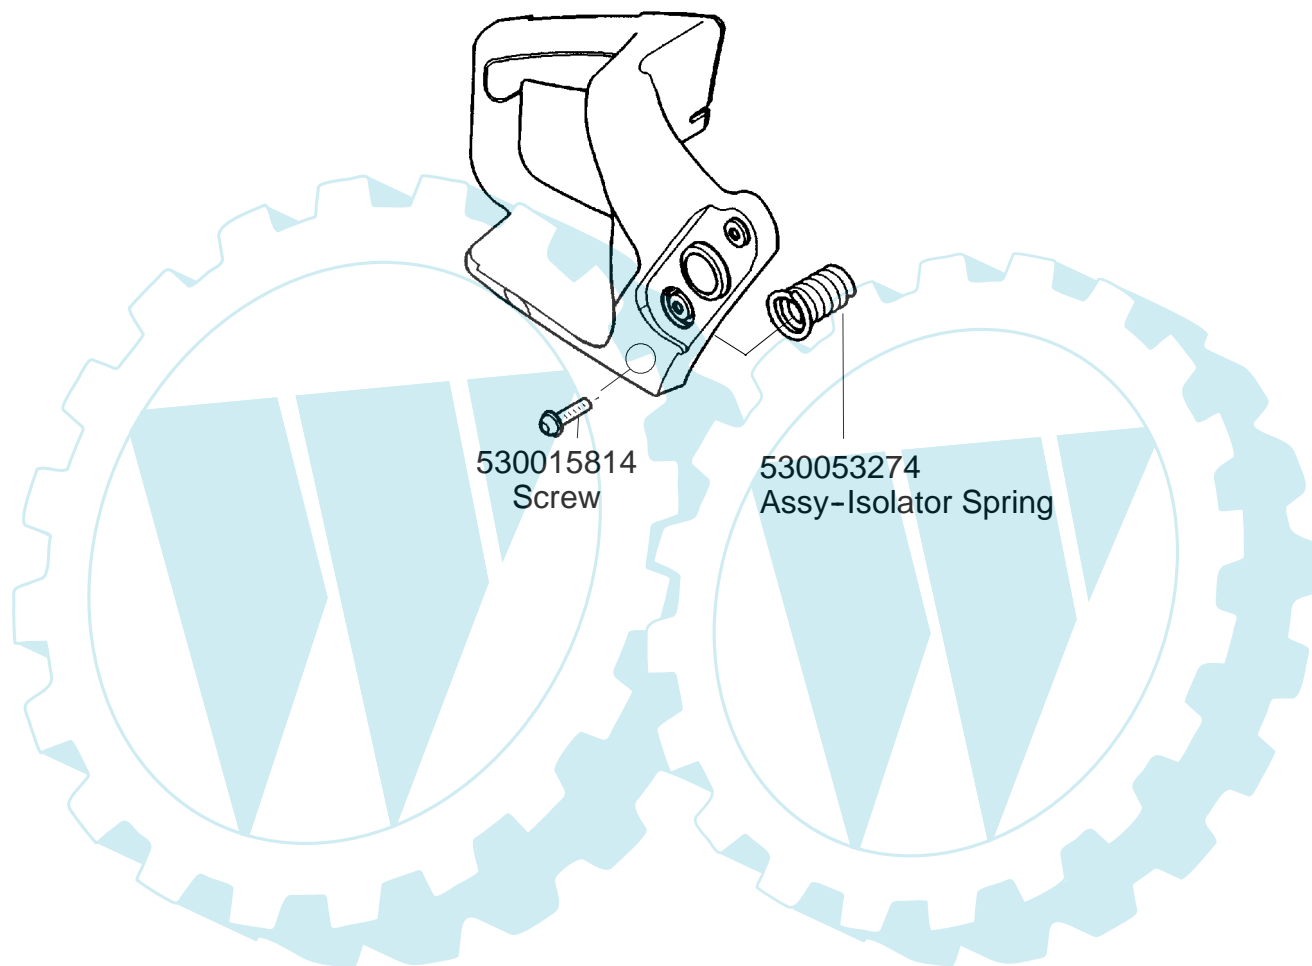

PARTS LIST NO. 530164919		turbo® silent PARTS LIST	CHAIN SAW MODEL(S) BKS 3536 II	
DATE 1/20/05	Replaces 530164919 - 12/09/04		Note: Illustration may differ from actual model due to design changes	PAGE NO. 3

***** **Service Reference** *****

Note: Due to product improvements, your unit may have been built with or without the spring and screw shown below. If your unit does not have this spring and screw, no action is required. If your unit does have the spring and screw, please order the part numbers listed below.

✓ = NEW PART NUMBER FOR THIS IPL

★ = REFER TO THE SERVICE REFERENCE INDICATED FOR MORE INFORMATION. (LOCATED AT END OF IPL)